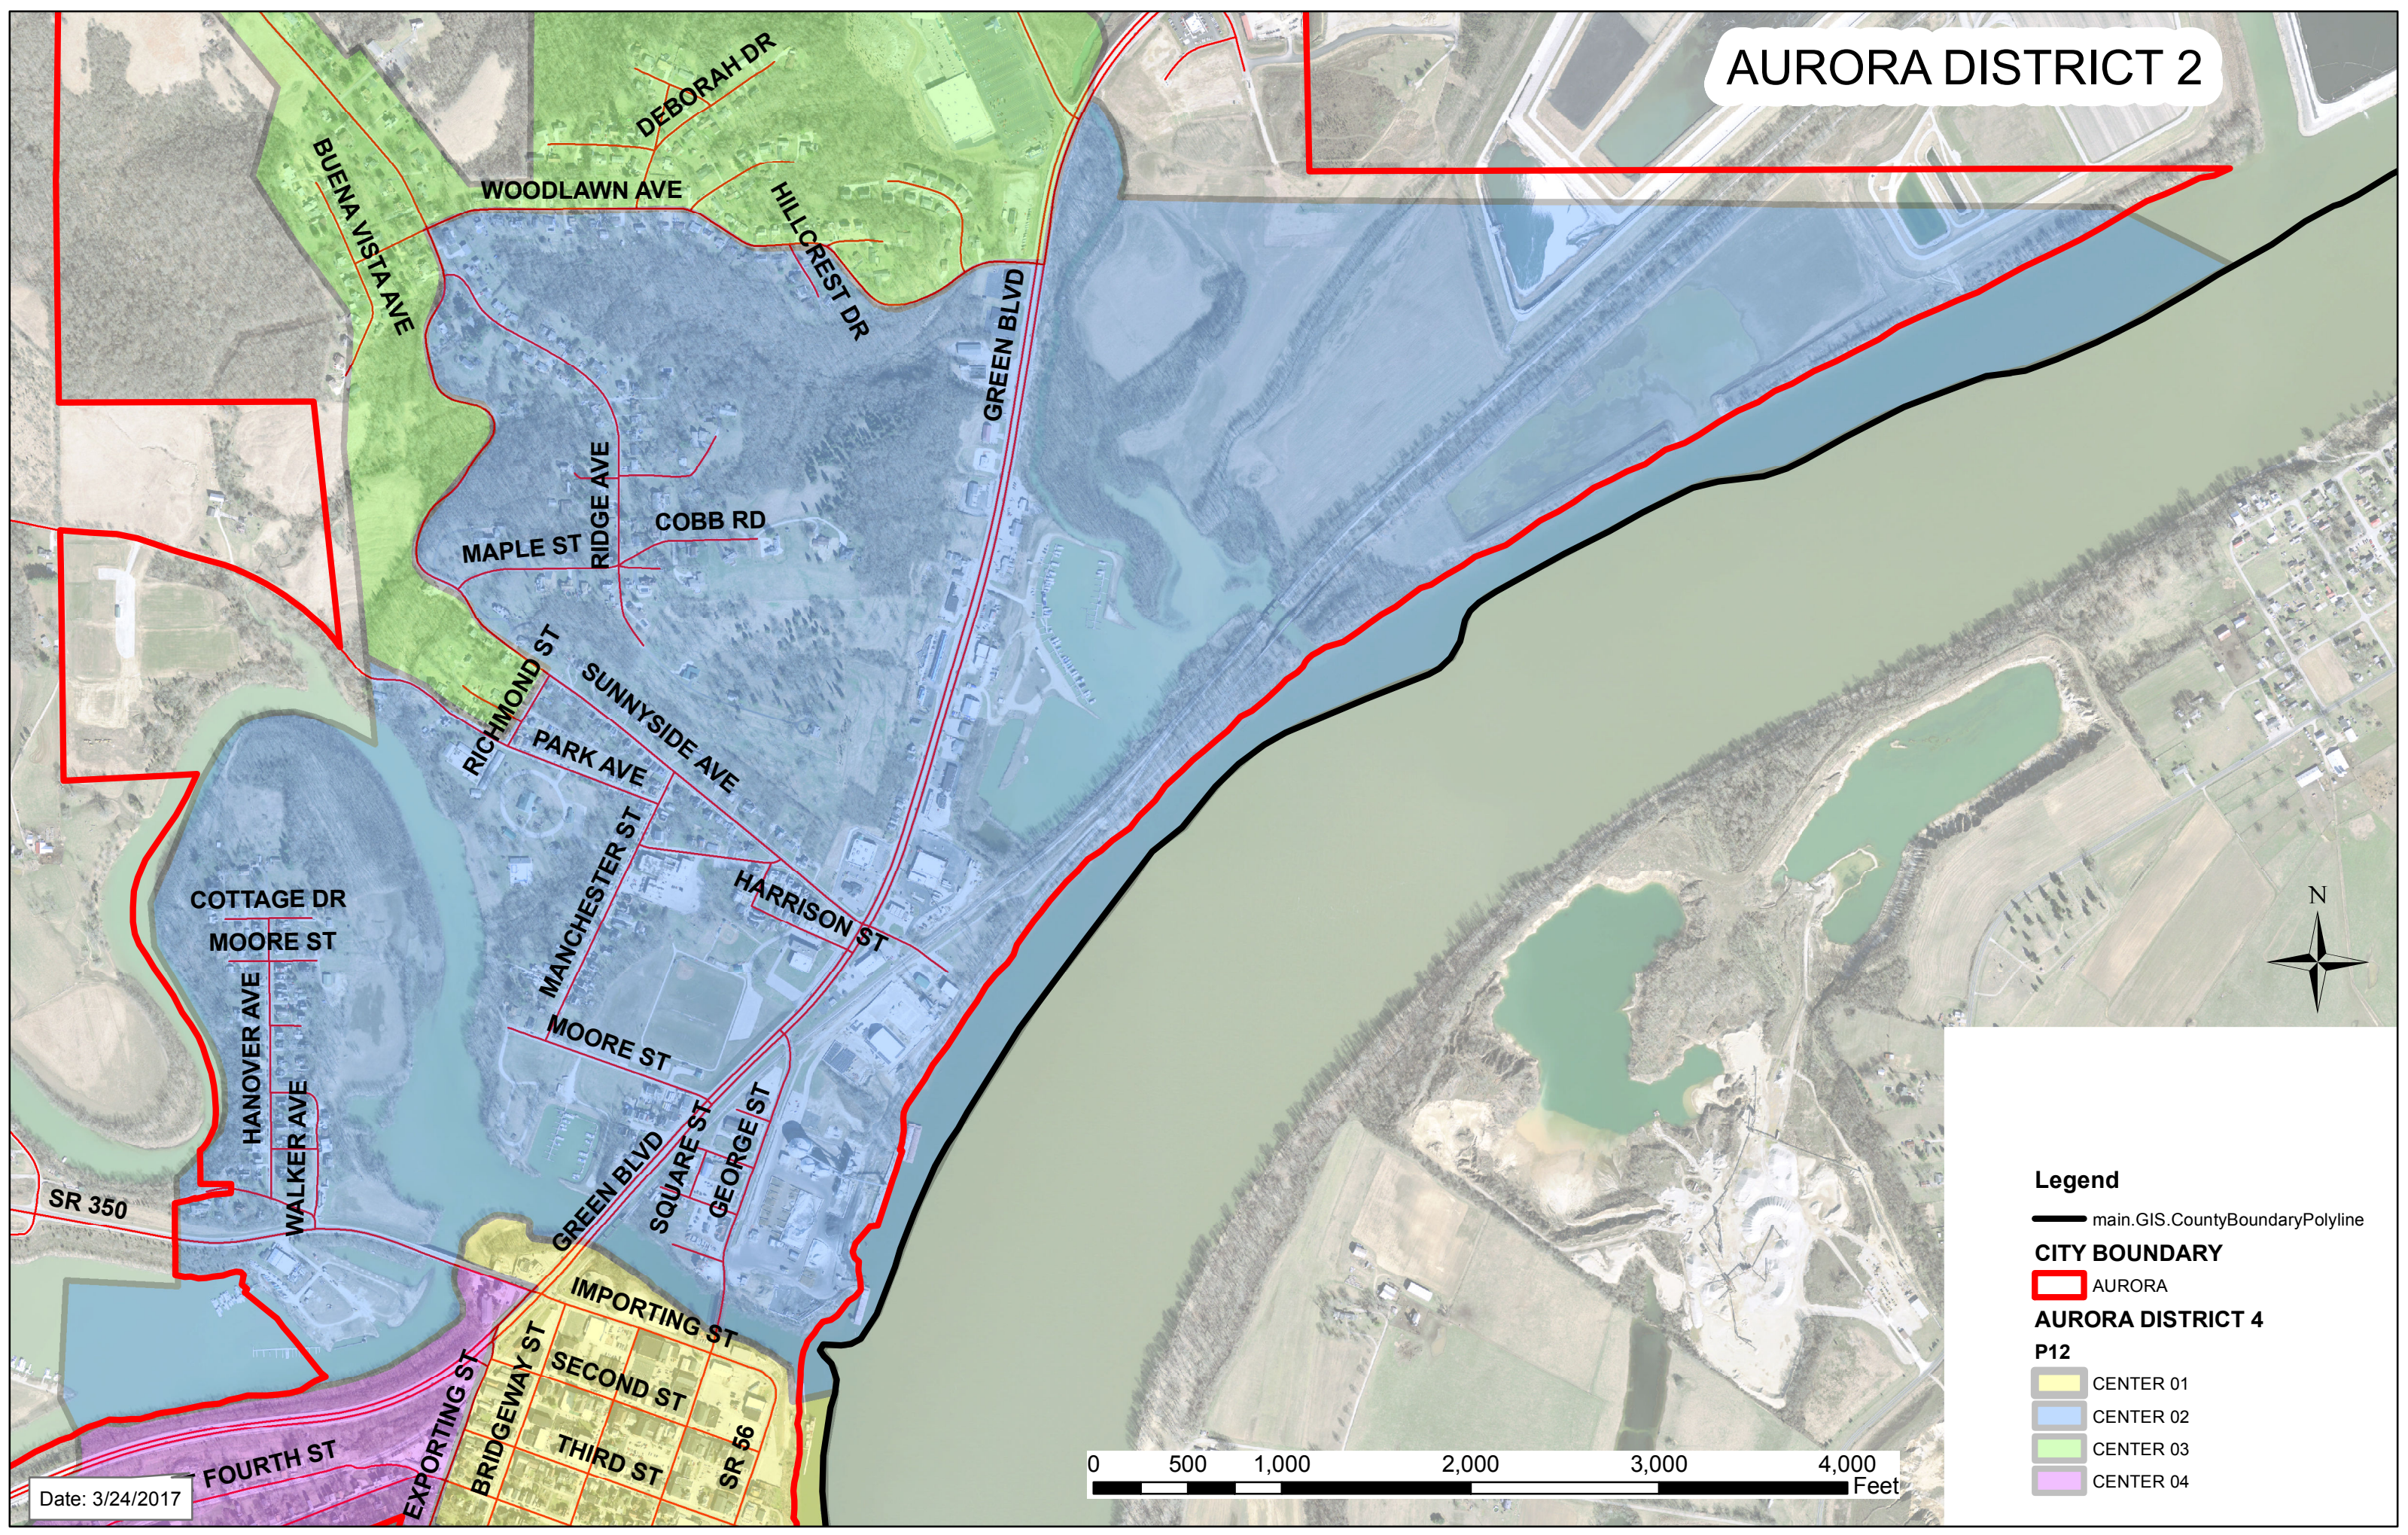

AURORA DISTRICT 2

Legend

- main.GIS.CountyBoundaryPolyline
- CITY BOUNDARY**
- AURORA
- AURORA DISTRICT 4**
- P12**
- CENTER 01
- CENTER 02
- CENTER 03
- CENTER 04

Date: 3/24/2017

0 500 1,000 2,000 3,000 4,000 Feet