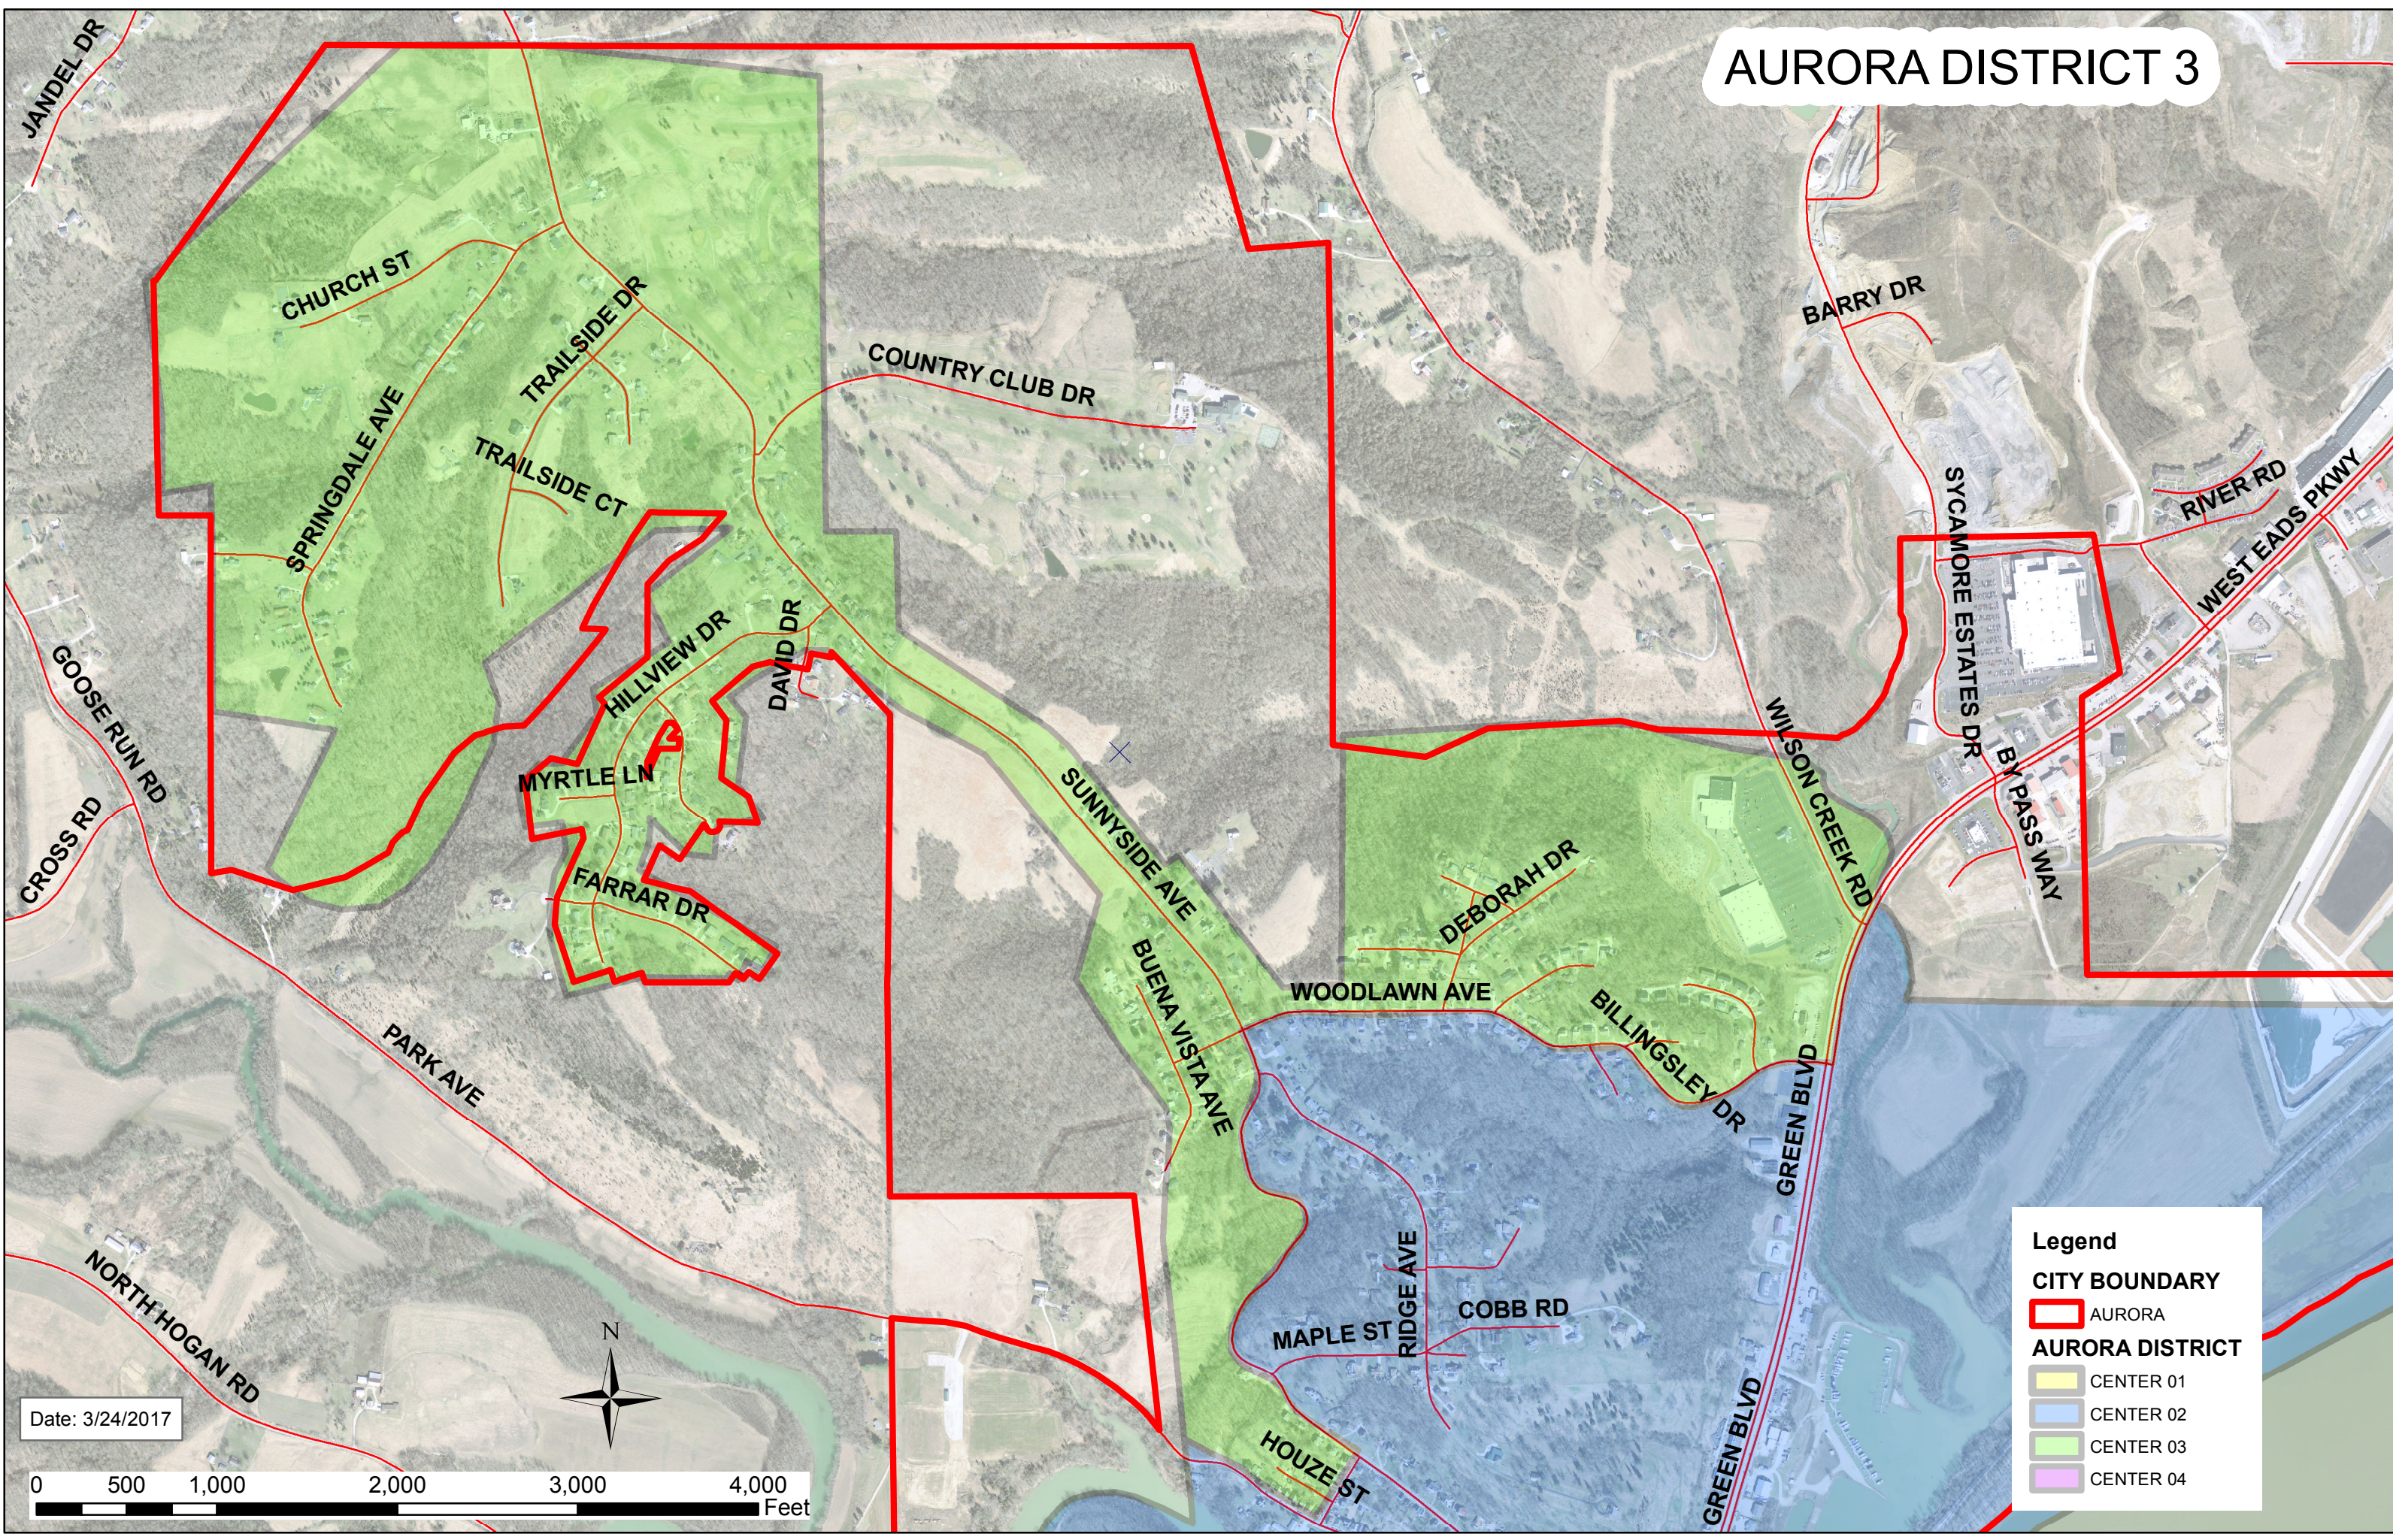

AURORA DISTRICT 3

Legend

CITY BOUNDARY
[Red outline] AURORA

AURORA DISTRICT

- [Yellow box] CENTER 01
- [Blue box] CENTER 02
- [Green box] CENTER 03
- [Purple box] CENTER 04

Date: 3/24/2017