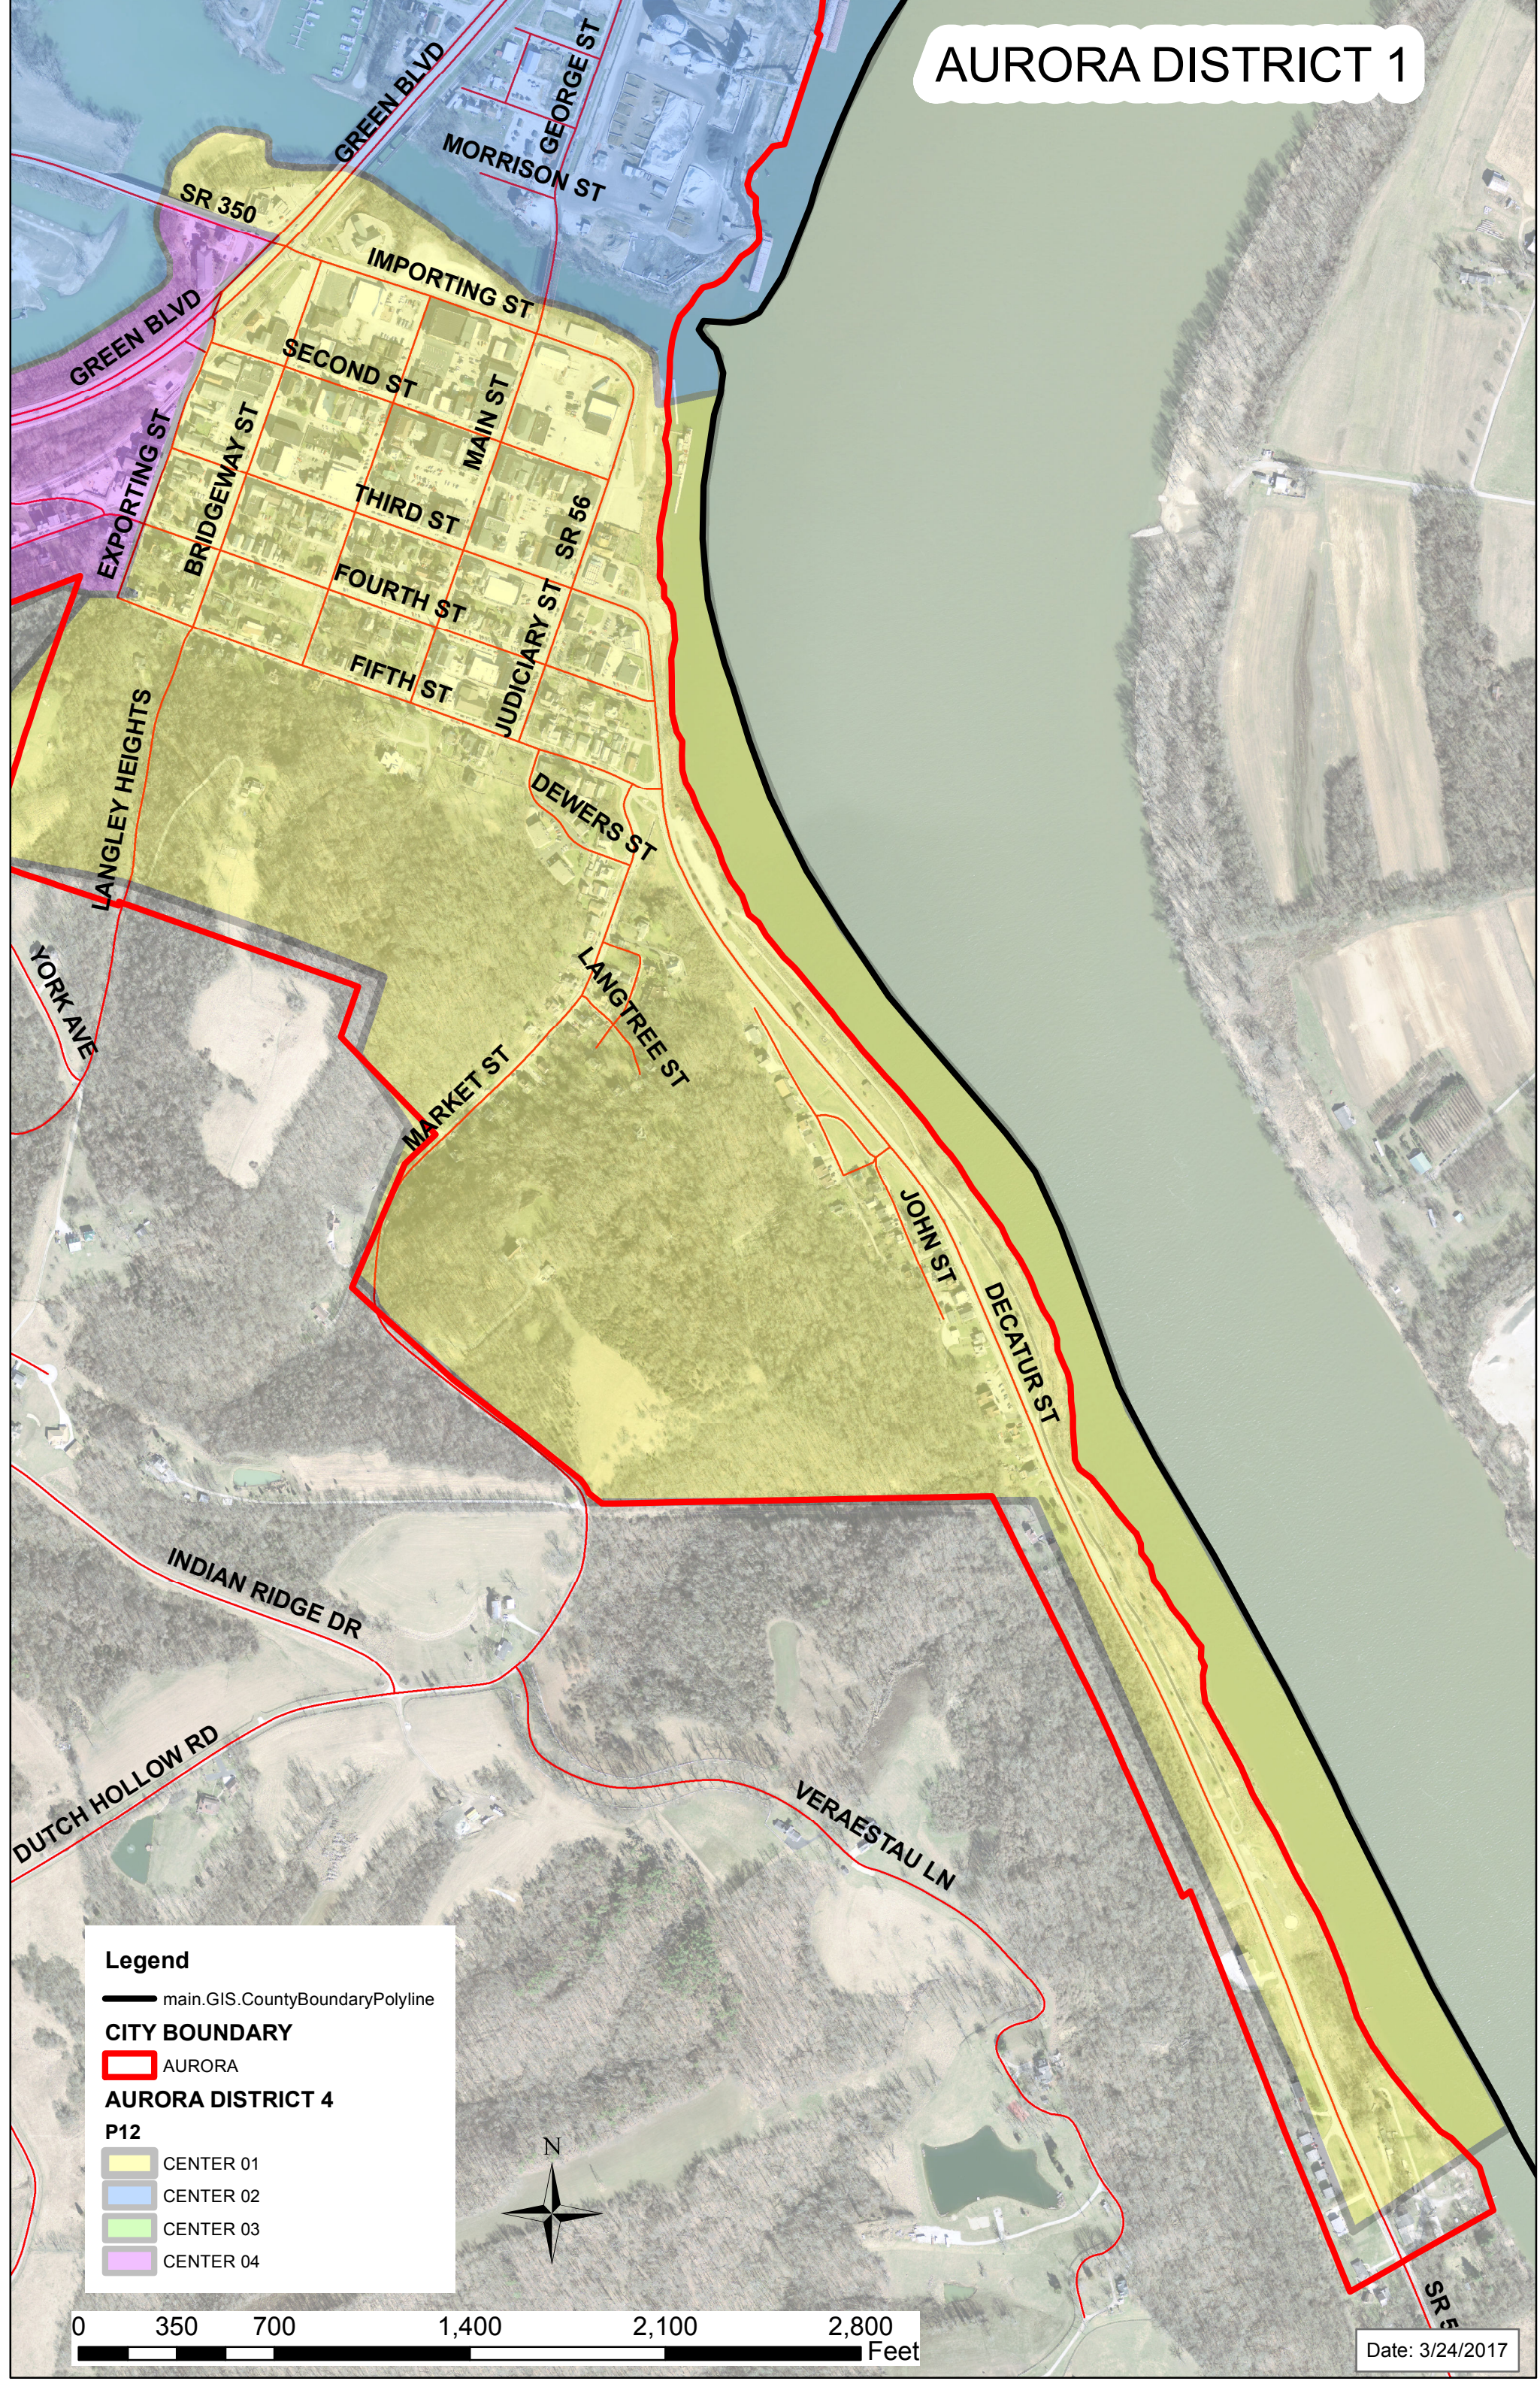

AURORA DISTRICT 1

Legend

— main.GIS.CountyBoundaryPolyline

CITY BOUNDARY

▭ AURORA

AURORA DISTRICT 4

P12

▭ CENTER 01

▭ CENTER 02

▭ CENTER 03

▭ CENTER 04

Date: 3/24/2017