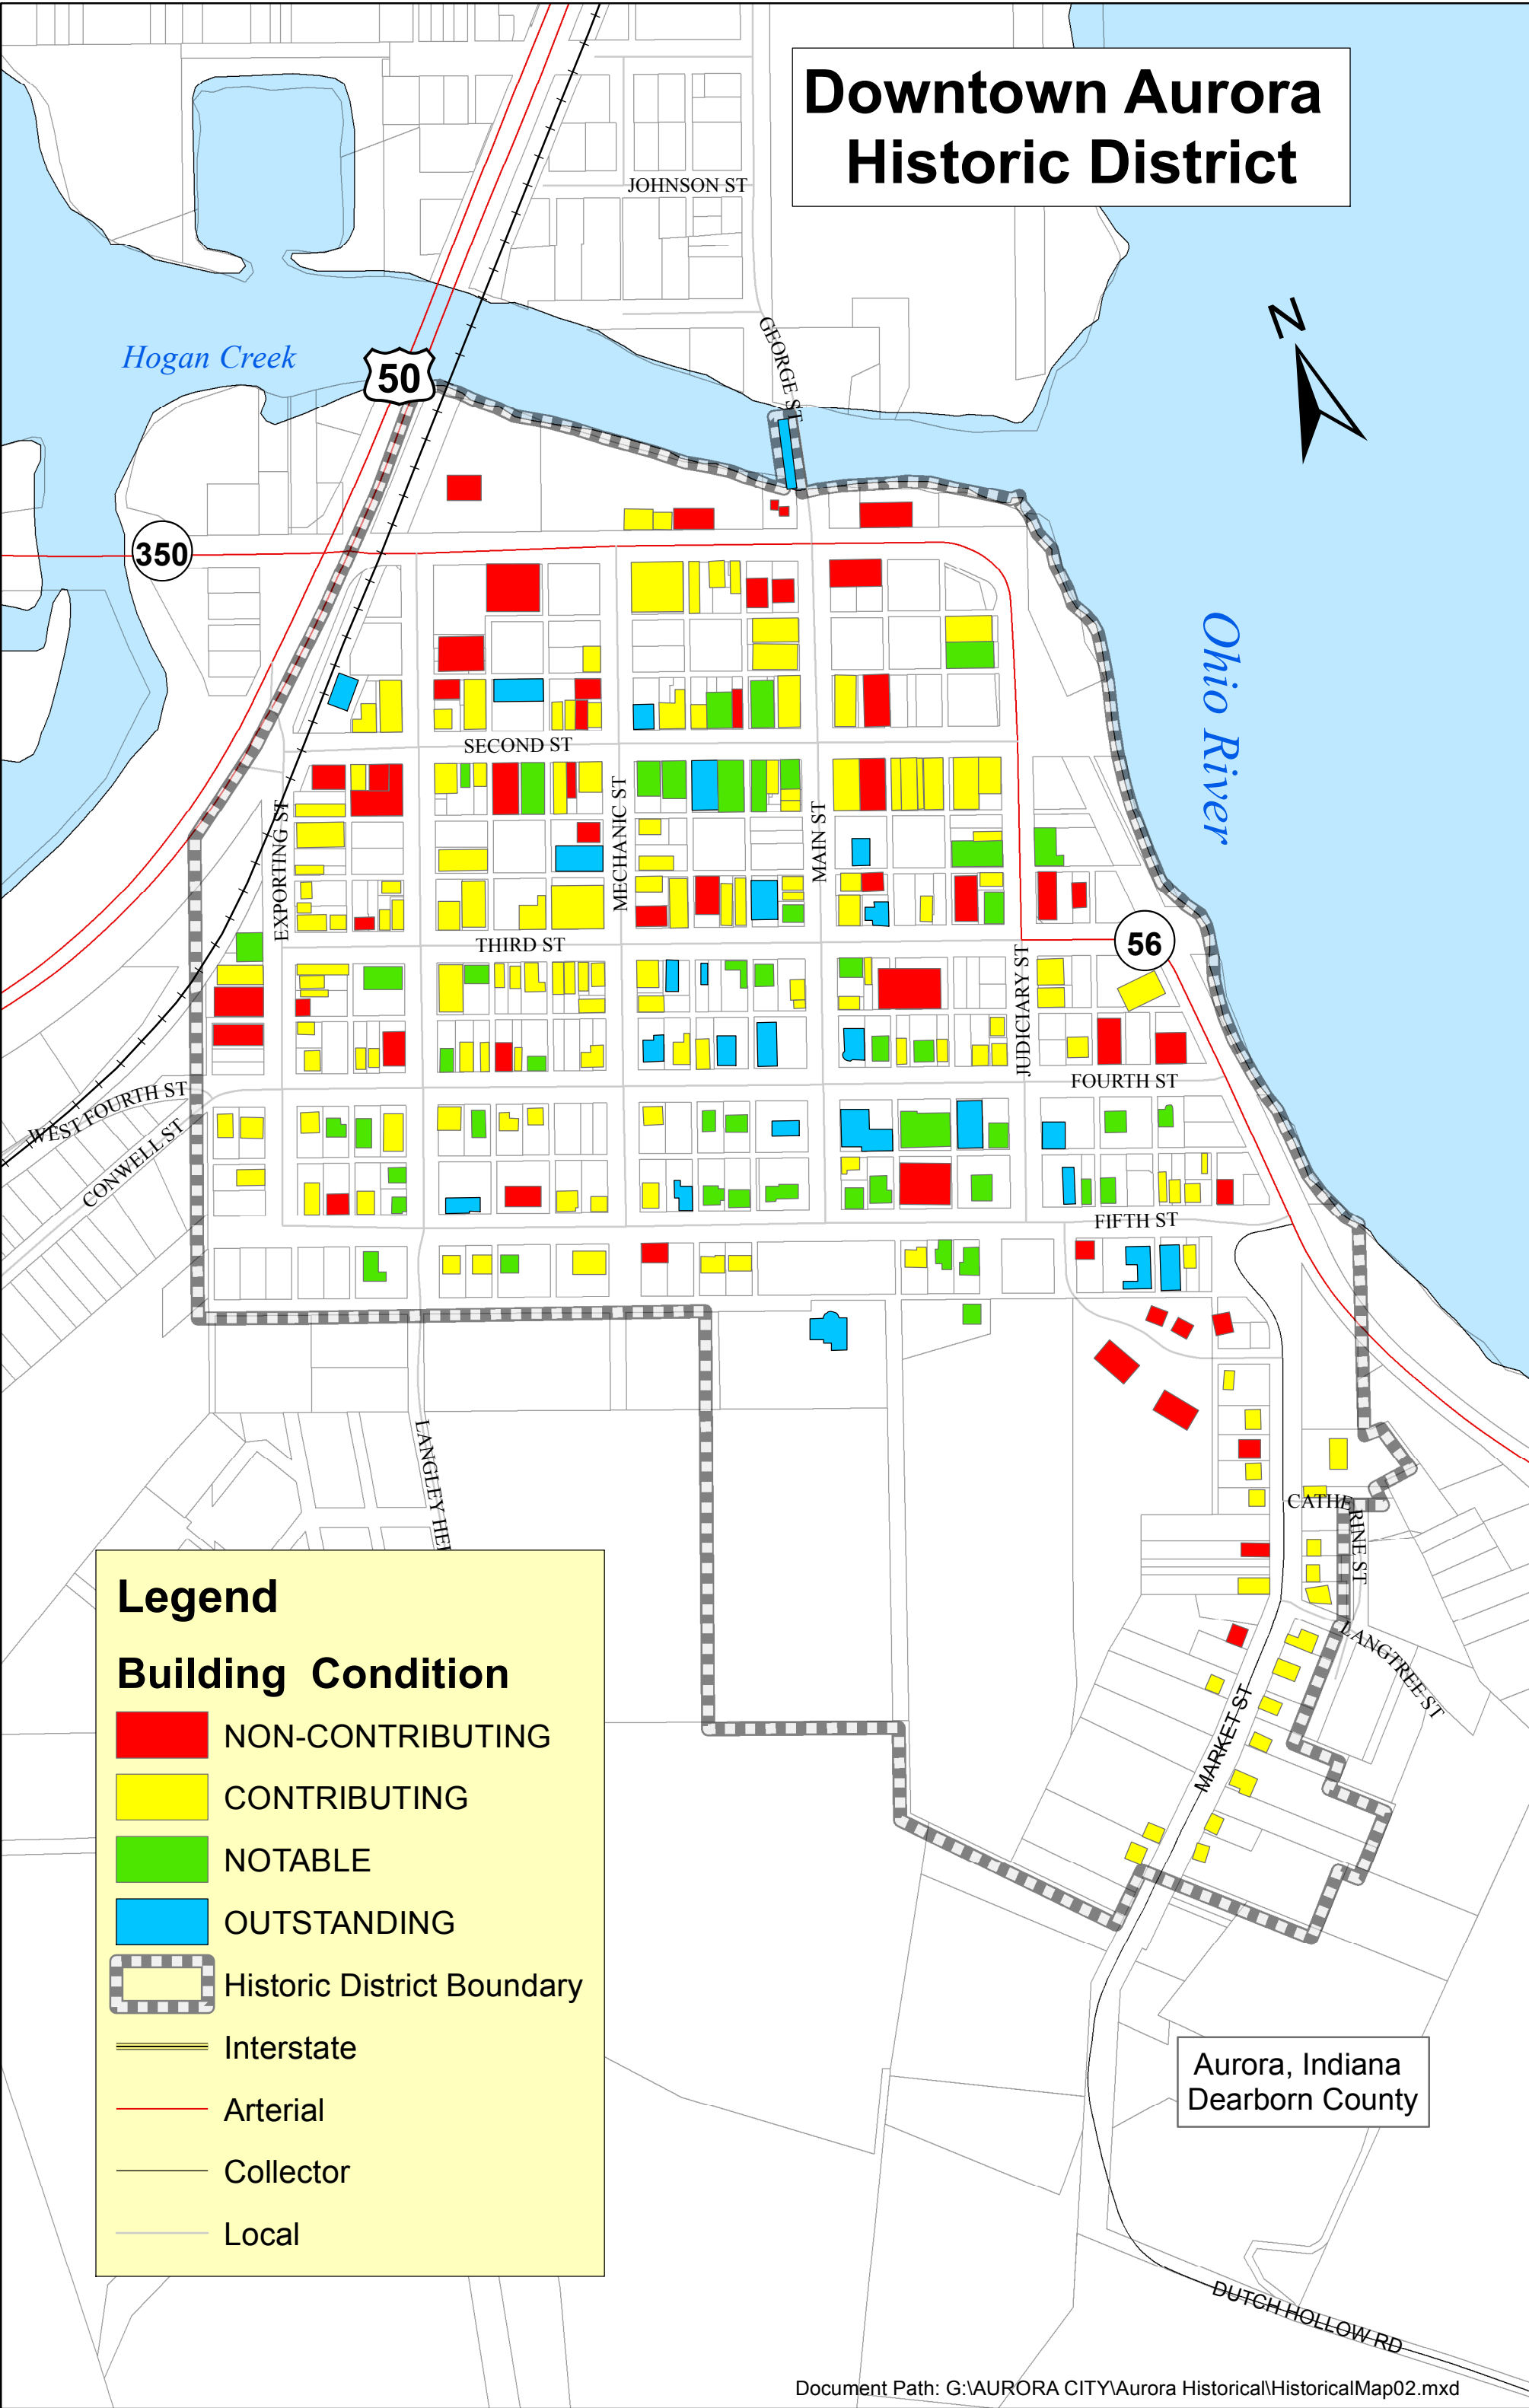

Downtown Aurora Historic District

Legend

Building Condition

- NON-CONTRIBUTING
- CONTRIBUTING
- NOTABLE
- OUTSTANDING
- Historic District Boundary
- Interstate
- Arterial
- Collector
- Local

Aurora, Indiana
Dearborn County